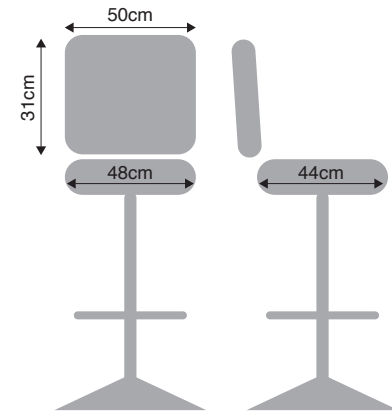

VENUS
MAIN FLOOR

RB7KG-EG-gas

RB7KG-EG

FL7KG

SB7KG-gas

RB7KG-EG-nFR

- Automotive-grade moulded foam
- Quick-Release seat
- Protective edge on seat and backrest (optional)
- Heavy Duty swivel mechanism or gas-height adjustment
- 7-year Warranty