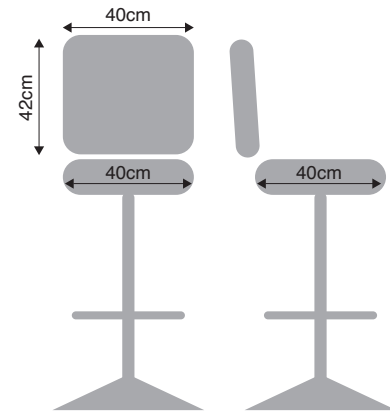

SATURN  
LPM / BINGO

**RB20-EG-gas**

**RB20-EG**

**FL20**

**BP20**

**RB20-EG-nFR**

- Automotive-grade moulded foam
- Quick-Release seat
- Protective edge on seat and backrest
- Heavy Duty swivel mechanism or gas-height adjustment
- 5-year Warranty