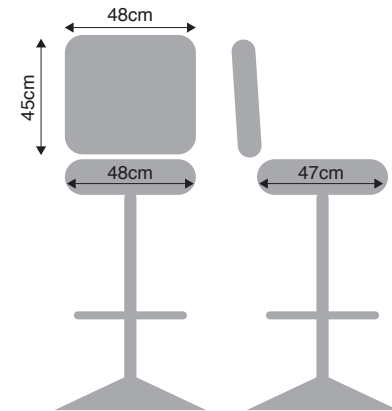

ORION  
PRIVÉ/VIP

RB150-EG-gas

RB150-EG

RB150-EG-Arms

FL150

FL150W

- Automotive-grade moulded foam
- Quick-Release seat
- Protective edge on seat and backrest (optional)
- Heavy Duty swivel mechanism or gas-height adjustment
- 7-year Warranty