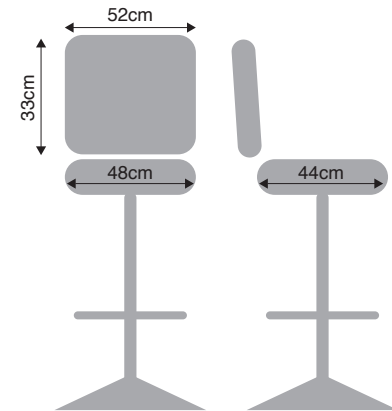

MERCURY
MAIN FLOOR

RB30KG-EG-gas

RB30KG-EG

FL30KG

SBN30KG-gas

RB30KG-EG-nFR

- Automotive-grade moulded foam
- Quick-Release seat
- Protective edge on seat and backrest (optional)
- Heavy Duty swivel mechanism or gas-height adjustment
- 7-year Warranty