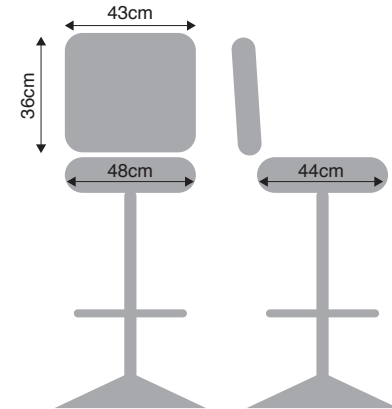

GALAXY  
LPM / BINGO

**RB4KG-EG-gas**

**RB4KG-EG**

**SB4KG-gas**

**FL4KG**

**RB4KG-EG-nFR**

- Automotive-grade moulded foam
- Quick-Release seat
- Protective edge on seat and backrest
- Heavy Duty swivel mechanism or gas-height adjustment
- 5-year Warranty