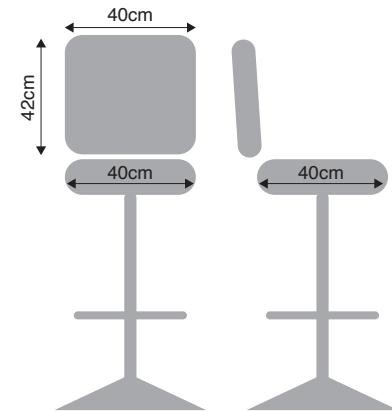

# SATURN

LPM / BINGO

RB20-EG-gas

RB20-EG

FL20

BP20

RB20-EG-nFR

- Automotive-grade moulded foam
- Quick-Release seat
- Protective edge on seat and backrest
- Heavy Duty swivel mechanism or gas-height adjustment
- 5-year Warranty