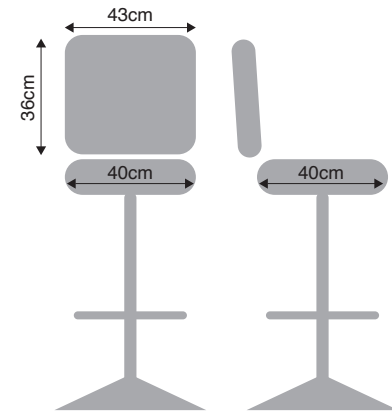

VEGAS  
LPM / BINGO

**RB21-EG-gas**

**RB21-EG**

**FL21**

**BP21**

**RB21-EG-nFR**

- Automotive-grade moulded foam
- Quick-Release seat
- Protective edge on seat and backrest
- Heavy Duty swivel mechanism or gas-height adjustment
- 5-year Warranty