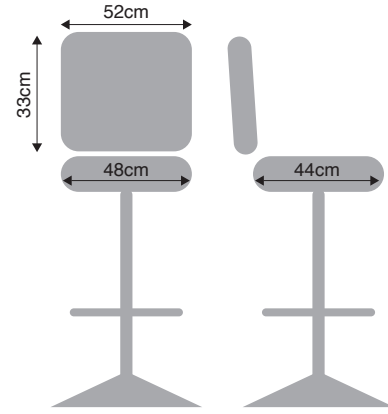

MERCURY  
MAIN FLOOR

RB30KG-EG-gas

RB30KG-EG

FL30KG

SBN30KG-gas

RB30KG-EG-nFR

- Automotive-grade moulded foam
- Quick-Release seat
- Protective edge on seat and backrest (optional)
- Heavy Duty swivel mechanism or gas-height adjustment
- 7-year Warranty