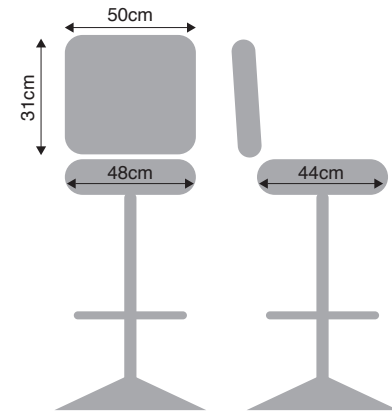

VENUS  
MAIN FLOOR

**RB7KG-EG-gas**

**RB7KG-EG**

**FL7KG**

**SB7KG-gas**

**RB7KG-EG-nFR**

- Automotive-grade moulded foam
- Quick-Release seat
- Protective edge on seat and backrest (optional)
- Heavy Duty swivel mechanism or gas-height adjustment
- 7-year Warranty