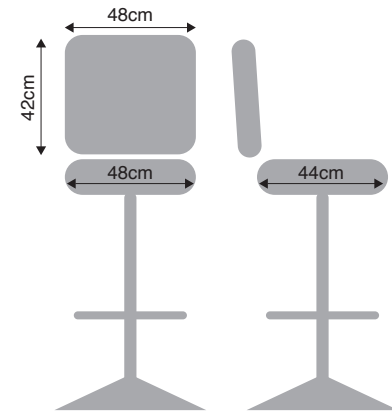

PEGASUS  
MAIN FLOOR

RB90KG-EG-gas

RB90KG-EG

SB90KG-gas

FL90KG

FL90KGW

- Automotive-grade moulded foam
- Quick-Release seat
- Protective edge on seat and backrest (optional)
- Heavy Duty swivel mechanism or gas-height adjustment
- 7-year Warranty