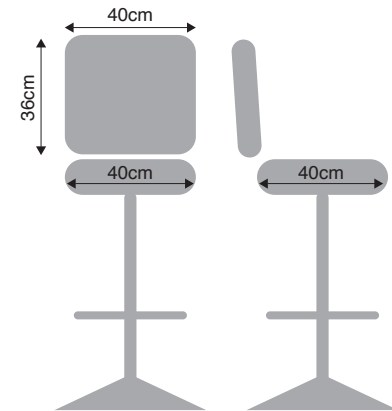

ATLANTIS  
LPM / BINGO

RB22-EG-gas

RB22-EG

FL22

BP22

RB22-EG-nFR

- Automotive-grade moulded foam
- Quick-Release seat
- Protective edge on seat and backrest
- Heavy Duty swivel mechanism or gas-height adjustment
- 5-year Warranty