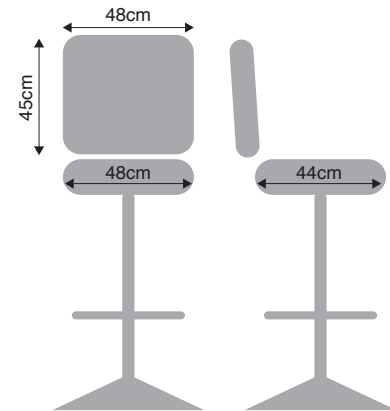

PLATINUM  
MAIN FLOOR

RB70KG-EG-gas

RB70KG-EG

FL70KG

SB70KG

RB70KG-EG-nFR

- Automotive-grade moulded foam
- Quick-Release seat
- Protective edge on seat and backrest (optional)
- Heavy Duty swivel mechanism or gas-height adjustment
- 7-year Warranty