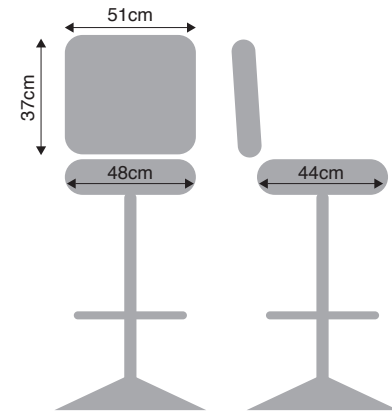

JUPITER
PRIVÉ/VIP

RB1K-EG-gas

RB1K-EG

SB1K-gas

FL1K

FL1KW

- Automotive-grade moulded foam
- Quick-Release seat
- Protective edge on seat and backrest (optional)
- Heavy Duty swivel mechanism or gas-height adjustment
- 7-year Warranty