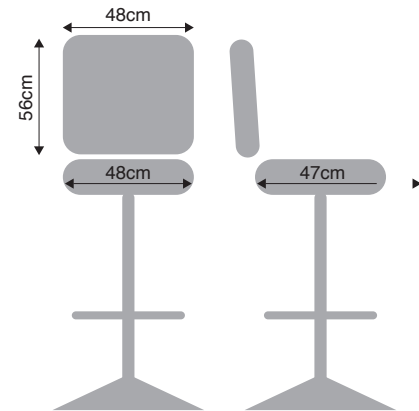

GEMINI  
PRIVÉ/VIP

RB400-EG-gas

RB400-EG

RB400-EG-gas-Arms

400FL

400FLW

- Automotive-grade moulded foam
- Quick-Release seat
- Protective edge on seat and backrest
- Heavy Duty swivel mechanism or gas-height adjustment
- 7-year Warranty