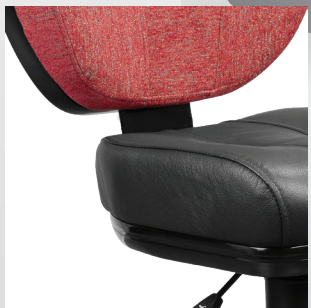

GEMINI  
PRIVÉ/VIP

RB400-EG-gas

RB400-EG

RB400-EG-gas-Arms

400FL

400FLW

- Automotive-grade moulded foam
- Quick-Release seat
- Protective edge on seat and backrest
- Heavy Duty swivel mechanism or gas-height adjustment
- 7-year Warranty