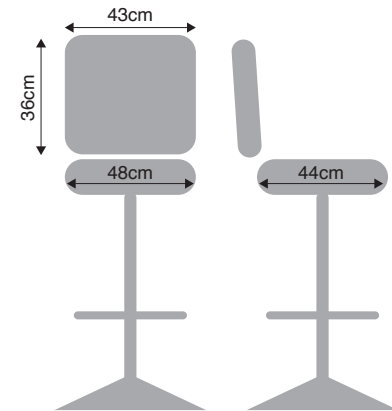

GALAXY
LPM / BINGO

RB4KG-EG-gas

RB4KG-EG

SB4KG-gas

FL4KG

RB4KG-EG-nFR

- Automotive-grade moulded foam
- Quick-Release seat
- Protective edge on seat and backrest
- Heavy Duty swivel mechanism or gas-height adjustment
- 5-year Warranty